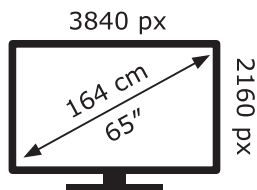

ENERG ⚡

LG Electronics

OLED65C12LA

126 kWh/1000h

ABCDEF**G**

222 kWh/1000h

2019/2013